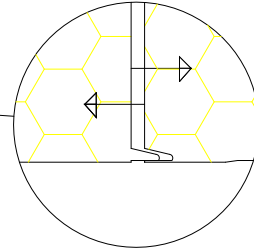

Panel Detail

Joint Detail

Panel Connection Detail

Joined Panel

Joint Detail

TITLE: <i>Rockwool Trapezoid Roof Panel</i>	SCALE:	APPROVED BY:	DRAWN BY <i>kieran west</i>	DRAWING NO:
CLIENT:	DIMENSIONS: <i>mm</i>	DATE:	DATE	PROJECT NO: