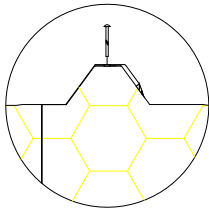

Panel Detail

Joint Detail

Panel Connection Detail

Joined Panel

Joint Detail

TITLE: <i>Rockwool Trapezoid Roof Panel</i>	SCALE:	APPROVED BY:	DRAWN BY <i>kieran west</i>	DRAWING NO:
CLIENT:	DIMENSIONS: <i>mm</i>	DATE:	DATE	PROJECT NO: