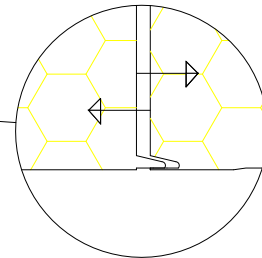

Panel Detail

Joint Detail

Panel Connection Detail

Joined Panel

Joint Detail

TITLE: <i>PIR Trapezoid Wall Panel</i>	SCALE:	APPROVED BY:	DRAWN BY <i>kieran west</i>	DRAWING NO:
CLIENT:	DIMENSIONS: <i>mm</i>	DATE:	DATE	PROJECT NO: